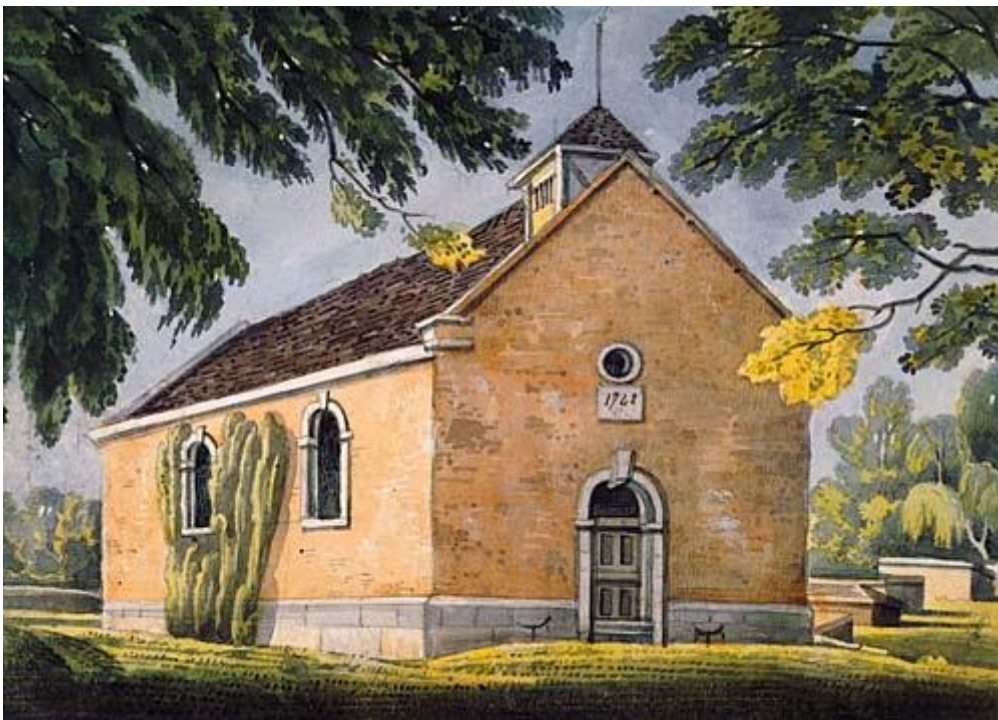

Gateway to
the history
of Shropshire
and Telford

Sources for LONGDON ON TERN

This guide gives a brief introduction to the variety of sources available for the parish of **Longdon on Tern** at Shropshire Archives.

Printed books:

General works - These may also be available at Wellington library

- Eyton, *Antiquities of Shropshire*
- *Transactions of the Shropshire Archaeological Society*
- *Shropshire Magazine*
- Trade Directories which give a history of the town, main occupants and businesses, 1828-1941
- Victoria County History of Shropshire – Volume X
- Parish Packs
- Monumental Inscriptions

List of more specific books available - (search www.shropshirearchives.org.uk for a more comprehensive list)

C64 Reading Room *Antiquities of Shropshire*, vol VIII – *Robert Eyton*

C66 *My Shropshire Days on Common Ways* – *John Beard*

K22.3 *An account of the improvements on the estates of the Marquess of Stafford in the counties of Staffordshire and Salop and on the estate of Sutherland with remarks Parts 1 & 11* – *James Loch 1820*

St Bartholomew's church, Longdon Upon Tern, 6009/128