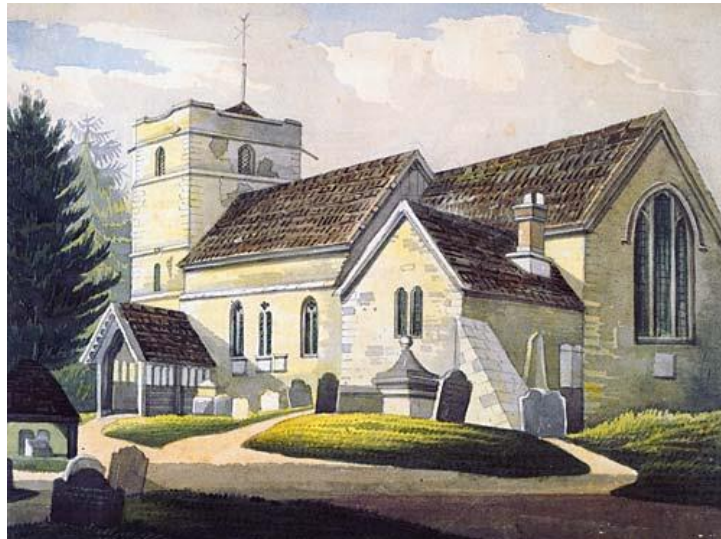

Gateway to
the history
of Shropshire
and Telford

Sources for MUNSLOW

This guide gives a brief introduction to the variety of sources available for the parish of **Munslow** at Shropshire Archives.

Printed books:.

General works - These may also be available at Church Stretton library

- Eyton, *Antiquities of Shropshire*
- *Transactions of the Shropshire Archaeological Society*
- *Shropshire Magazine*
- Trade Directories which give a history of the town, main occupants and businesses, 1828-1941
- Victoria County History of Shropshire - volume X
- Parish Packs
- Maps
- Monumental Inscriptions

Small selection of more specific books (search www.shropshirearchives.org.uk for a more comprehensive list)

- **QM97 v.f.** St Michael's Church, Munslow
- **QM71.4 v.f.** A house – its country and its people (Aston Munslow) – *Constance Purser*
- **QM27.2 v.f.** The Tan Yard at Hungerford Farm, Munslow – *William Morris*

St Michael's church, Munslow, 6009/144