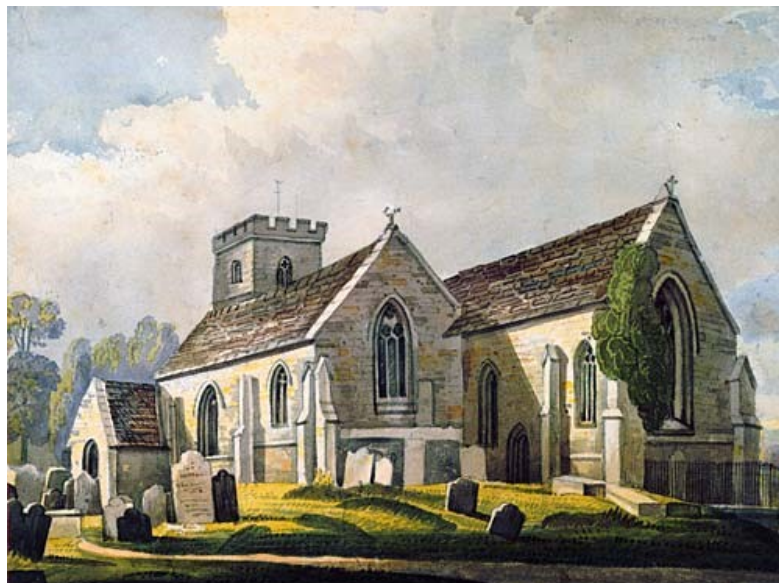

Small selection of more specific books (search www.shropshirearchives.org.uk for a more comprehensive list)

- **C61 Reading Room** Stottesdon – *R C Purton in Transactions of Shropshire Archaeological Society vol XLVII 1933-34, pp 138-187*
- **OI 64** Stud on the Hill! A living history of a corner of Shropshire – *South Wheatland Archive Group*
- **q OI 55.5** Probate Inventories of Stottesdon Parish