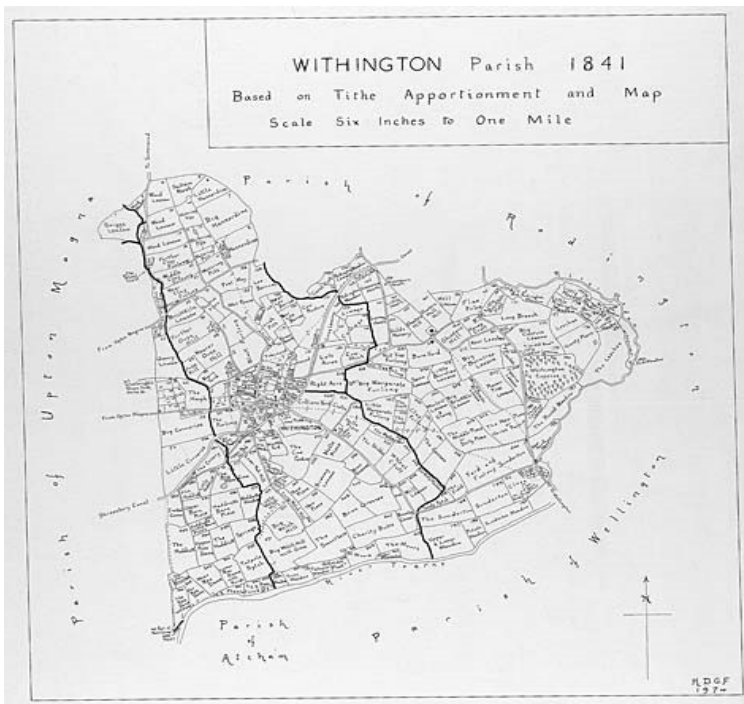

This map records field names within Withington Parish. It is based on historical records and maps drawn up in 1841. Field names are an invaluable source of information for historians, geographers and archaeologists alike. They can be used to suggest who owned the land and how it may have been used in the past. This map was compiled by Mr George Foxall. Starting in 1961 he worked for over a quarter of a century to produce some 500 maps covering the county of Shropshire. They are held at Shropshire Archives in Shrewsbury.

Maps

Ordnance Survey maps 25" to the mile and 6 "to the mile, c1880, c1901
(OS reference: old series XXXV.6 new series SJ 5712)
Land Valuation maps 1910
Tithe map of c 1840 and apportionment (list of owners/occupiers)